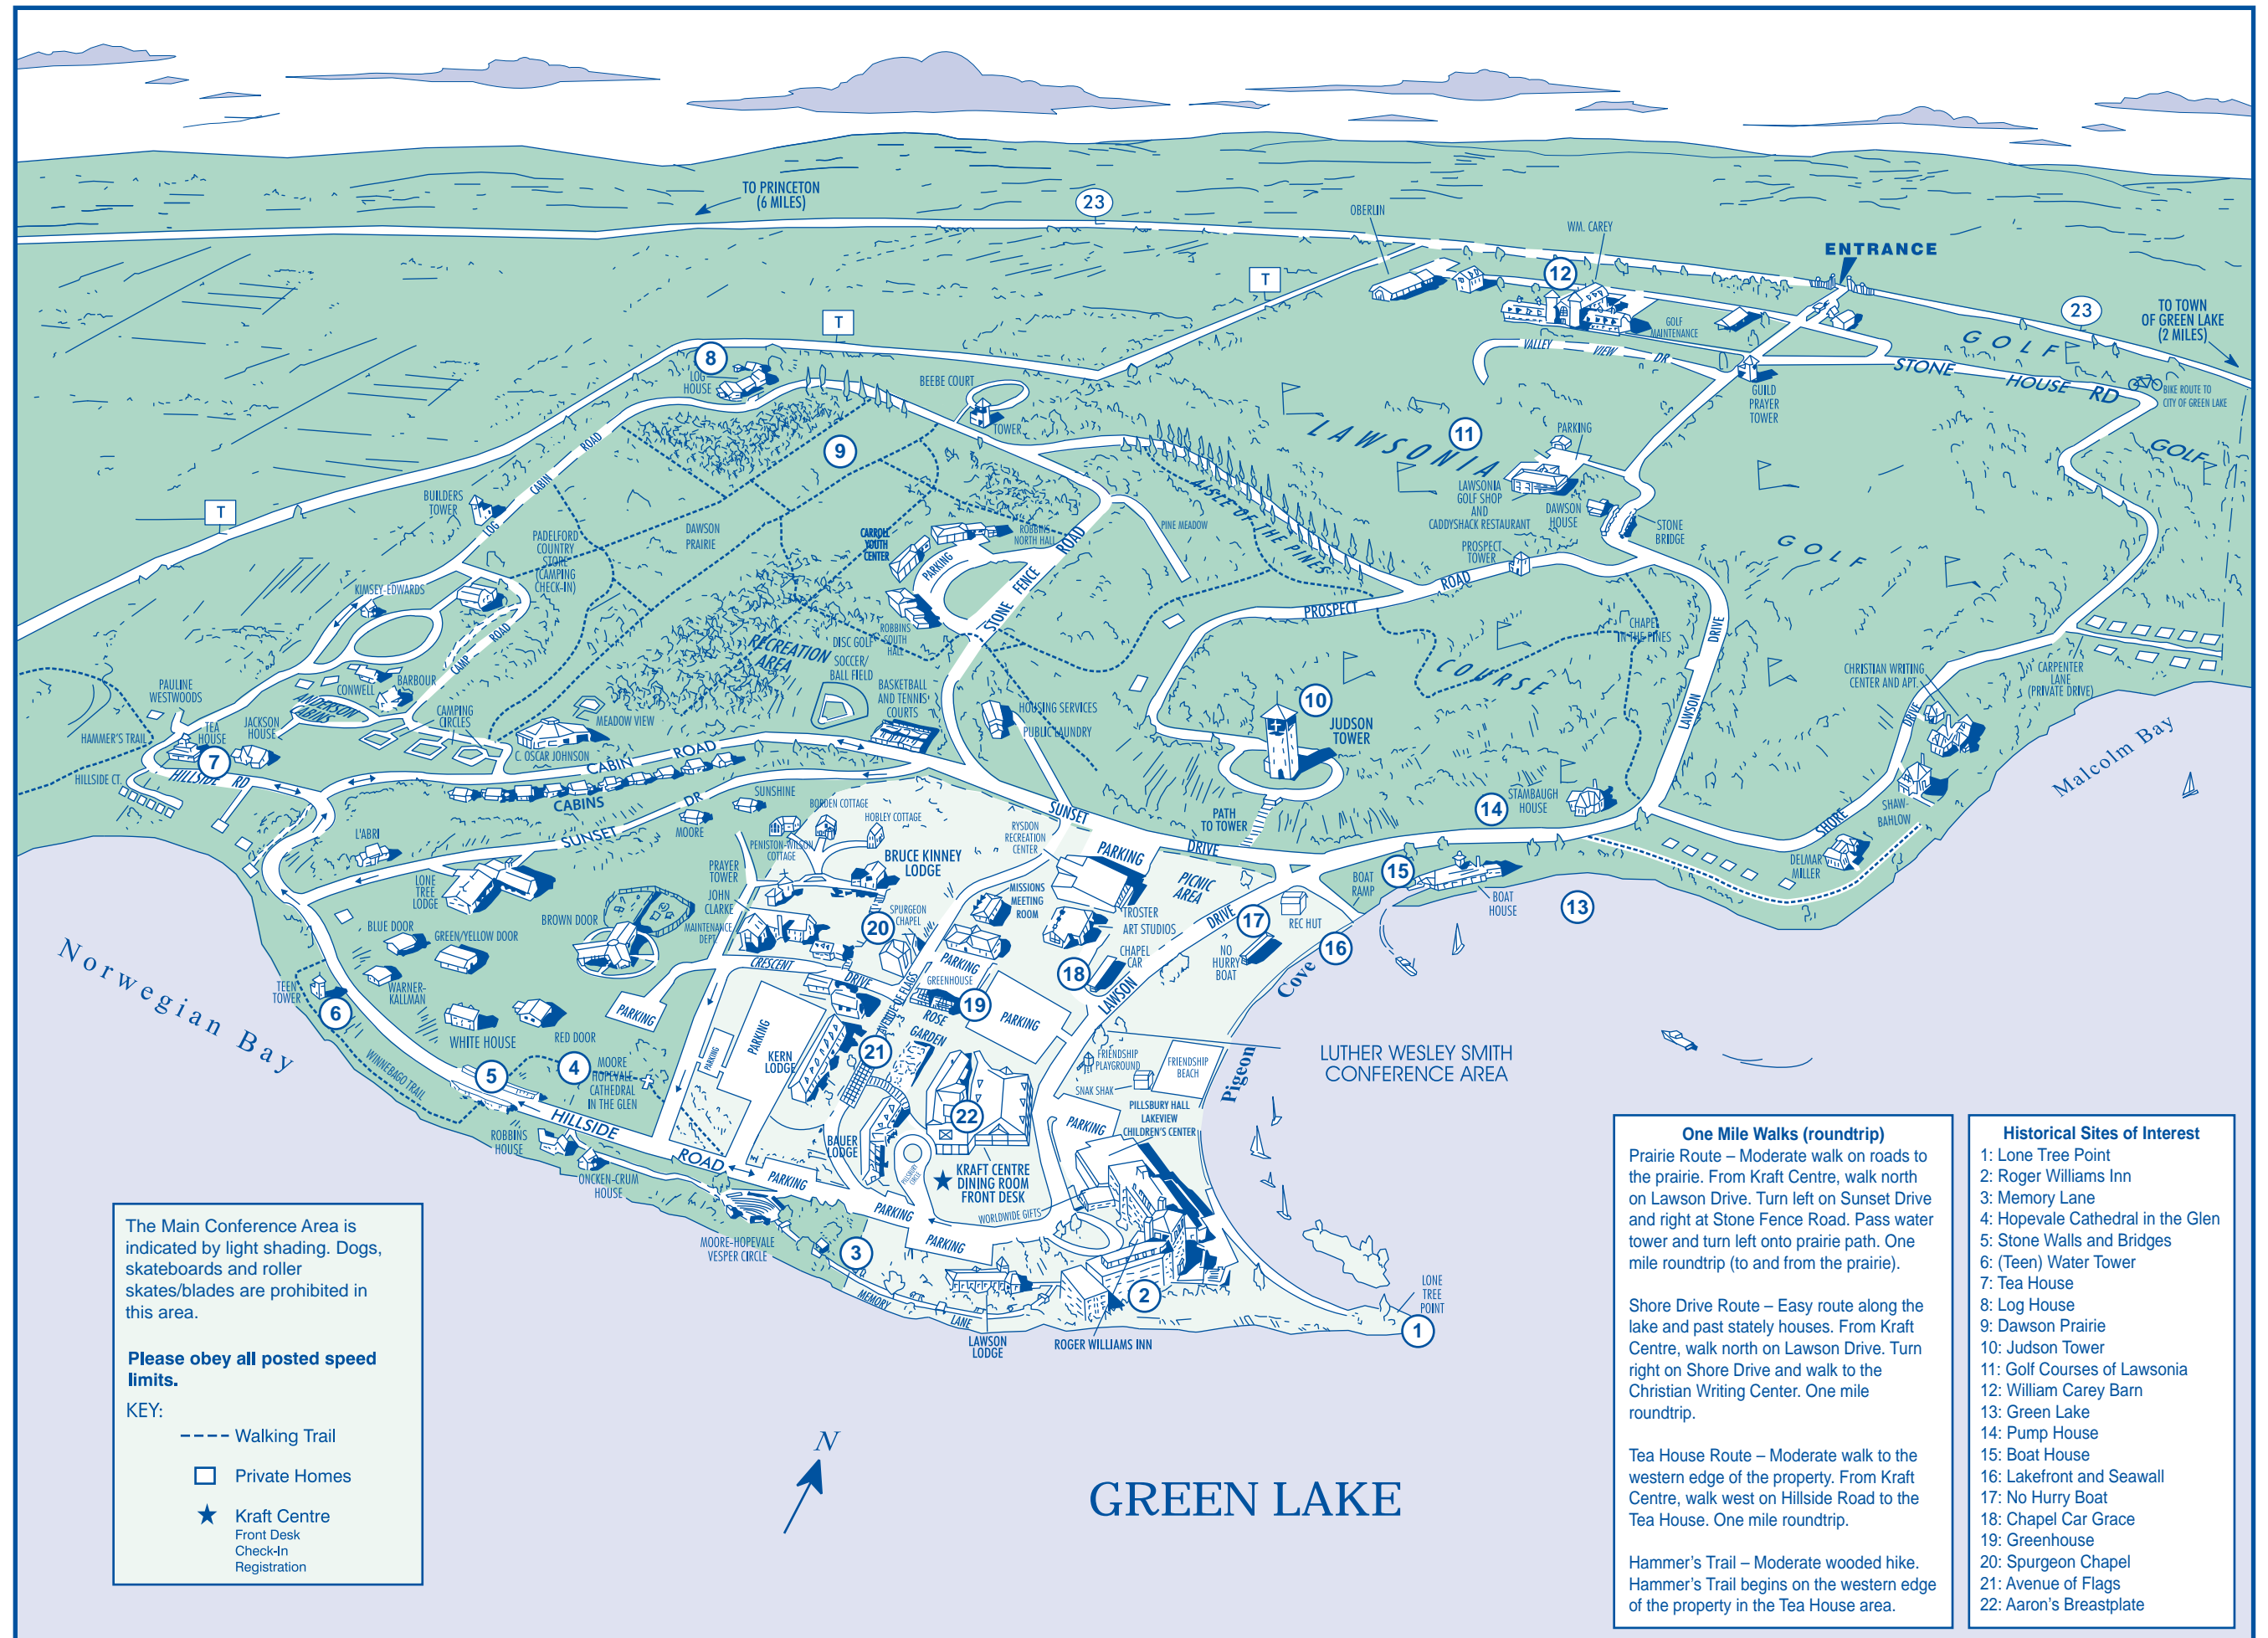

KRAFT CENTRE

- Bauer Dining Room
- Mitchell Dining Room
- Tower Dining Room
- Ollie's Place
- Front Desk
- Check-In
- Registration
- Administrative Offices

BAUER LODGE

- Beaty
- Boddie
- LaDue
- Lightbody
- Morehouse Hall A, B, & C

KERN LODGE

- Brayton Case A & B
- Brown
- Boehr
- Cary
- Hansen
- Johnson
- Stansbury

LAWSON LODGE

- Martin Luther King, Jr.

ROGER WILLIAMS INN

- Crystal
- Mahaney
- McGarvey
- Veranda A, B & C

PILLSBURY HALL

- Lakeview
- Pacific Southwest
- Roblee

CARROLL YOUTH CENTER

- Cummings Dining Room
- Huber-Evans
- Fordham
- Ballenger
- Cox
- Dominguez
- Ng
- Jones

The Main Conference Area is indicated by light shading. Dogs, skateboards and roller skates/blades are prohibited in this area.

Please obey all posted speed limits.

KEY:

- ---- Walking Trail
- Private Homes
- ★ Kraft Centre Front Desk Check-In Registration

One Mile Walks (roundtrip)

Prairie Route – Moderate walk on roads to the prairie. From Kraft Centre, walk north on Lawson Drive. Turn left on Sunset Drive and right at Stone Fence Road. Pass water tower and turn left onto prairie path. One mile roundtrip (to and from the prairie).

Shore Drive Route – Easy route along the lake and past stately houses. From Kraft Centre, walk north on Lawson Drive. Turn right on Shore Drive and walk to the Christian Writing Center. One mile roundtrip.

Tea House Route – Moderate walk to the western edge of the property. From Kraft Centre, walk west on Hillside Road to the Tea House. One mile roundtrip.

Hammer's Trail – Moderate wooded hike. Hammer's Trail begins on the western edge of the property in the Tea House area.

1. **Historical Sites of Interest**
1. 1: Lone Tree Point
  2. 2: Roger Williams Inn
  3. 3: Memory Lane
  4. 4: Hopevale Cathedral in the Glen
  5. 5: Stone Walls and Bridges
  6. 6: (Teen) Water Tower
  7. 7: Tea House
  8. 8: Log House
  9. 9: Dawson Prairie
  10. 10: Judson Tower
  11. 11: Golf Courses of Lawsonia
  12. 12: William Carey Barn
  13. 13: Green Lake
  14. 14: Pump House
  15. 15: Boat House
  16. 16: Lakefront and Seawall
  17. 17: No Hurry Boat
  18. 18: Chapel Car Grace
  19. 19: Greenhouse
  20. 20: Spurgeon Chapel
  21. 21: Avenue of Flags
  22. 22: Aaron's Breastplate

GREEN LAKE